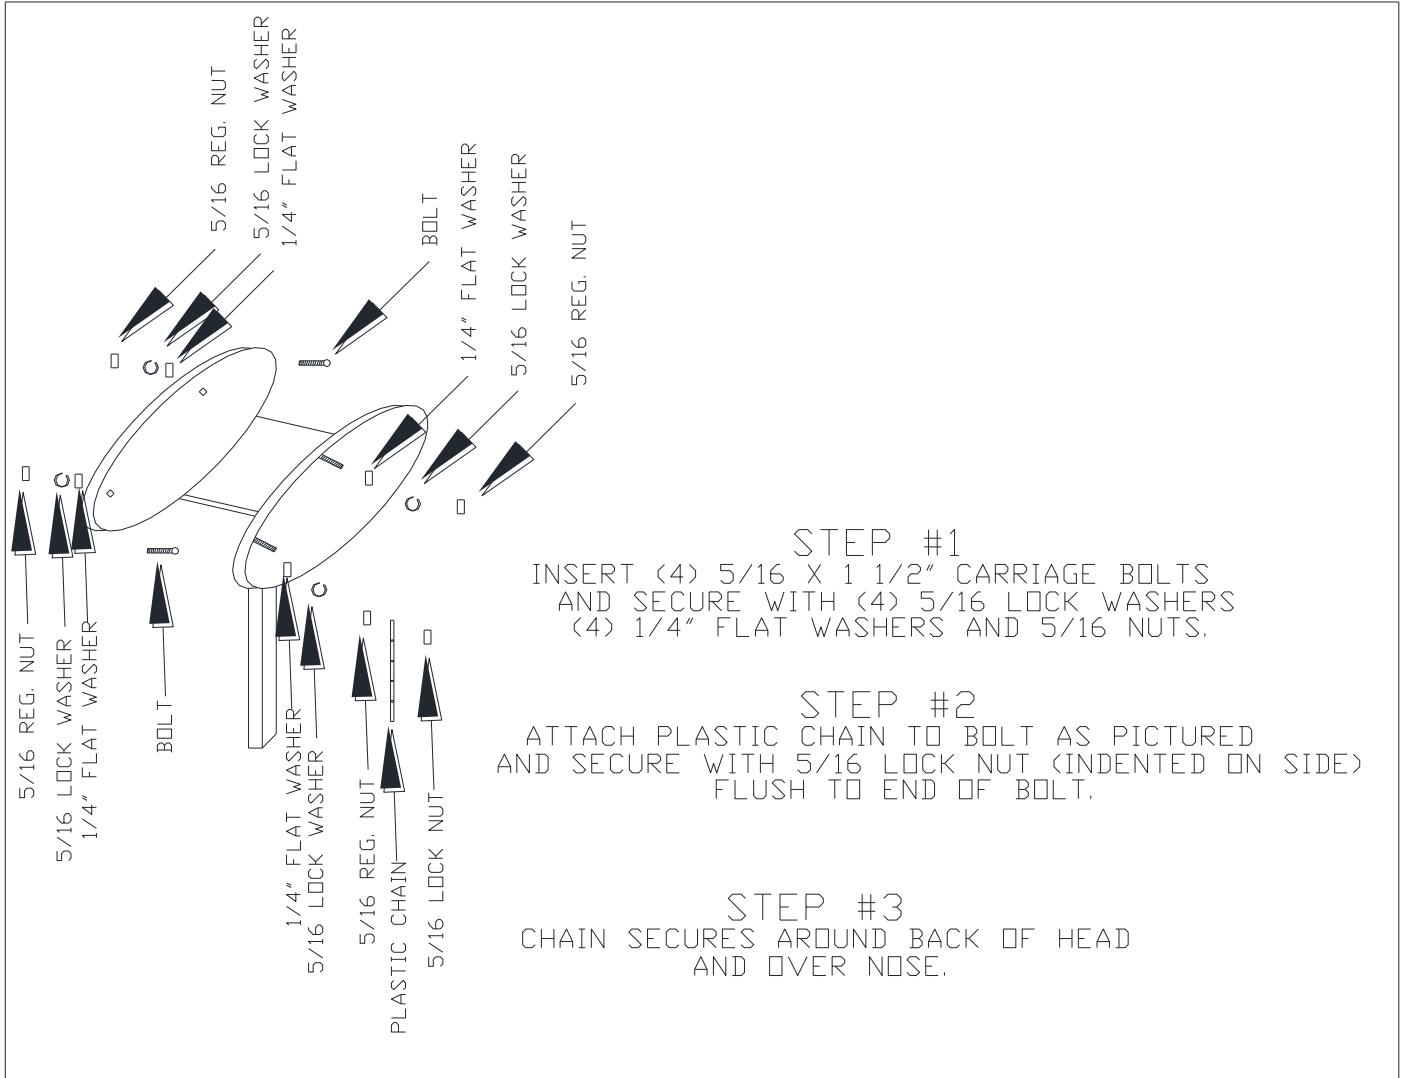

# ASSEMBLY INSTRUCTIONS FOR CHAIN KIT

**Sydell Inc.**

**46935 SD Hwy 50, Burbank, SD 57010**

**Phone: (605) 624-4538 Fax: (605) 624-3233 Toll Free: 1-800-842-1369**